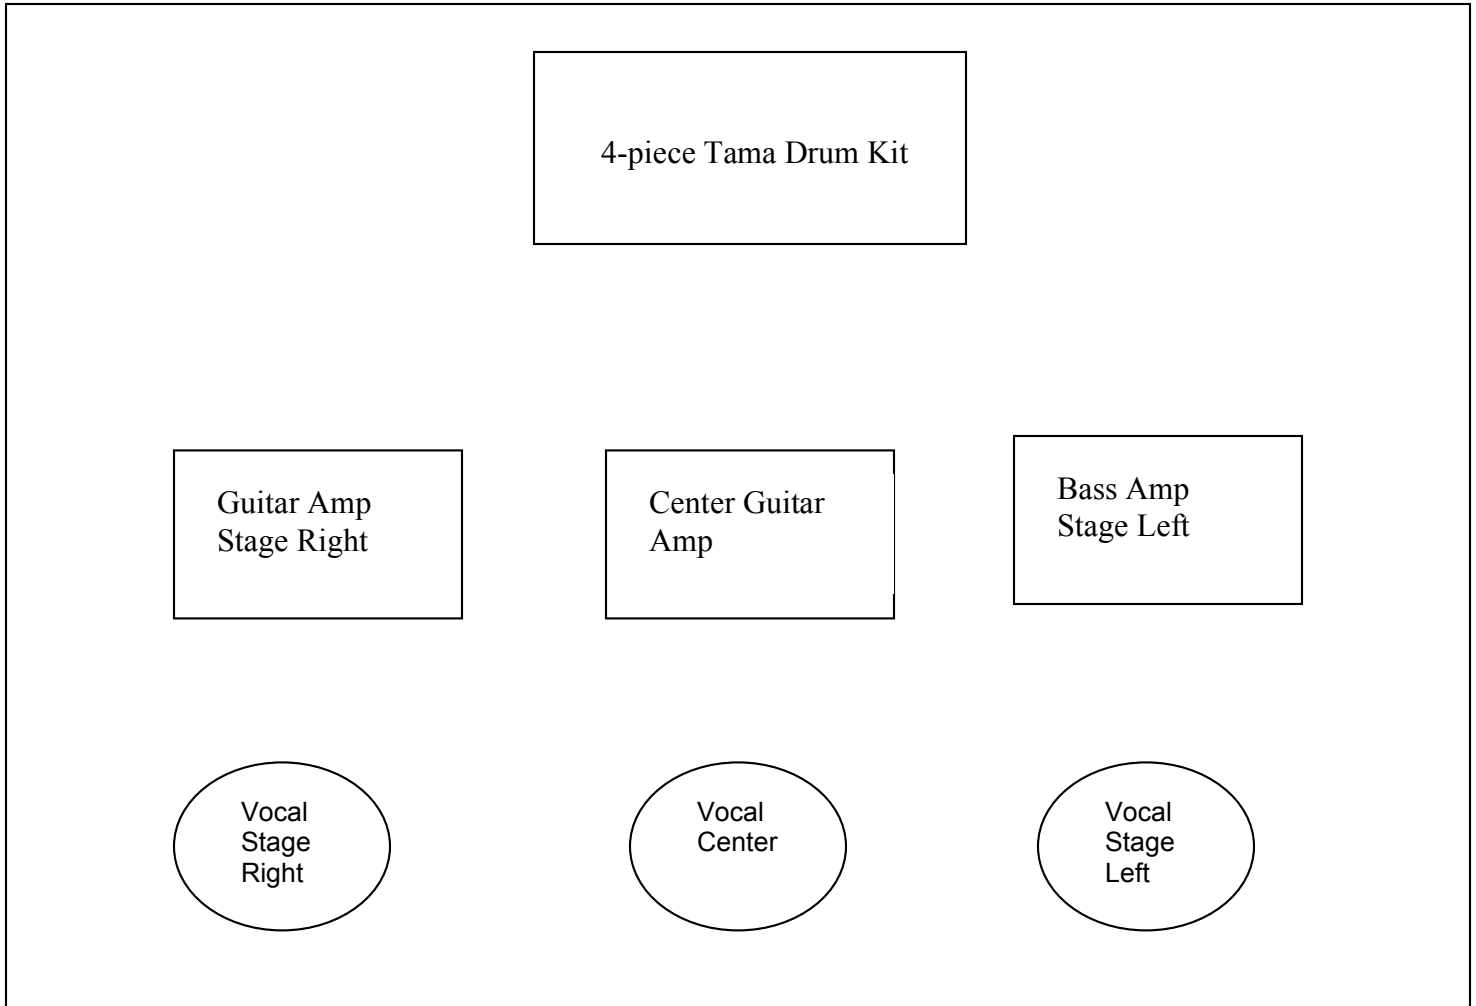

Rich O'Toole Stage Plot and Input List

Input/Needs list:

- 3 vocal mics for front of stage
- 2 mics for Guitar Amps
- 1 out DI for Bass
- Mics for drum kit